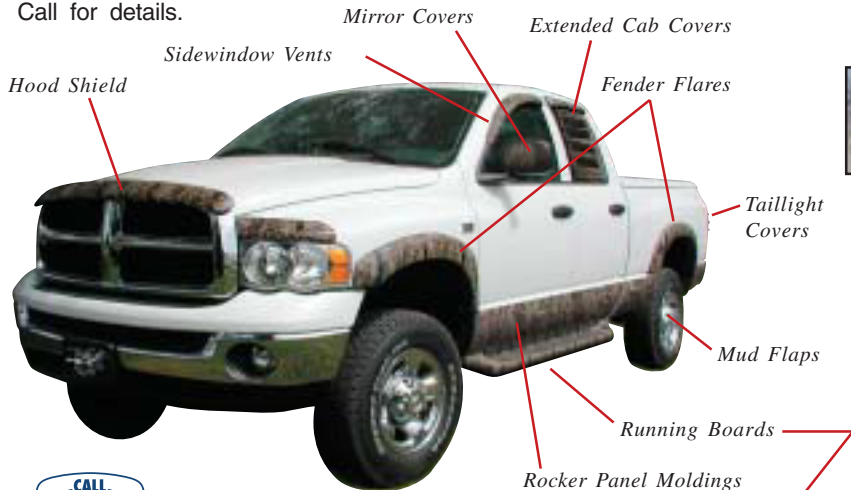

Truck Bed Expander

Add extra bed space to carry longer loads. Mounts directly to tailgate and folds flat when tailgate is up. Does not take up cargo space! Anodized aluminum construction with stainless steel hardware resists corrosion. Works with any tonneau or topper. Ships UPS! Made in USA Telescoping frame - *one size fits all.*

Quick-release for easy removal

Folds flat against tailgate

Fender Flares

ATS fender flares are molded of flexible, OEM urethane and attach with 3M tape and screws (into existing holes). Available unpainted (must be painted) or pre-finished in factory colors (special order). **Stampede** fender flares are molded from paintable UV stable black ABS plastic. Also available in pre-finished camouflage patterns (special order).

Camo Truck Accessories

In addition to Hood Shields and Sidewind Deflectors, we offer the following items in officially licensed Camo patterns from **Stampede Products**: *Taillight Covers, Extended Cab Covers, Mirror Covers, Third Brake Light Covers, Running Boards, Fender Flares, Rocker Panel Moldings, Mud Flaps & Dash kits.* Limited applications - special order, allow 7-10 days lead time. Call for details.