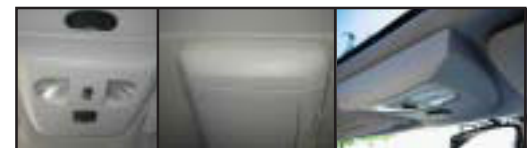

F140-K04 Front F140-K04 Rear F150-K04#F Front Only

2004-06 Ford F150 Ext. Cab & SuperCrew
2pc color matched quick caps with rail modification system.
F150-K04G gray cap set ..... $XX
F150-K04T tan cap set ..... $XX
Color matched quick cap (front only - works on small console).
F150-K04GF gray cap ..... $XX
F150-K04TF tan cap ..... $XX