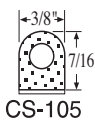

Power Shears

New tighter radius cutting model is ideal for sunroof installation, this tool eliminates the problems of rust staining metal filings, roof distortion, and broken blades common to jig saws. This 1/3 HP, 120V electric shear feeds at up to 15ft./min. Cuts up to 18 gauge thick mild steel. Double-cutting action puts the distortion in the 7/32" waste curl, leaving both sides of the cut straight and clean with no need to file or de-burr. This shear easily follows straight or curved lines. Built to last with a die cast aluminum cutting head and gear housing, plus ball and needle bearings throughout! *1 Year Manufacturer's Ltd. Warranty.*

- **K-200** Kett Power Sheet Metal Shears ..... $XX
- **KIT102** Ket Blade Kit (bushing + left, right & center blades) ..... $XX

Power Shears

Single cutting action leaves no waste and provides a clear, unobstructed view of the pattern line. Cuts curves as tight as 7/8" radius. Sheared metal rides smoothly over and under the steel yoke. Steel deflector protects hand. Adjustable lower blade. Upper/lower blades can be rotated 4x 90° for a new sharp edge, extending blade life. 120V AC, 4.3 Amps, 5,000 SPM. Cuts up to 18 gauge mild steel. Built to last. *Manufacturer's Warranty: 1 yr. [Special Order].* Includes: Allen Wrench, Feeler Gauge, Blades, Steel Deflector, and Instructions.

- **BOSCH-1500C** ..... $XX

Oscillating Knife

Industrial grade air motor oscillates at over 20,000 rpm. Standard 6 sided [hex] mounting collar works with most oscillating knife blades, including the "Magic Wheel." Includes 24 inch air hose pigtail with strain relief. Tool only, no blades included.

- **AK60TOOL** Air Powered Oscillating Knife Tool ..... $XX

Fein "Magic Wheel" Saw Blade