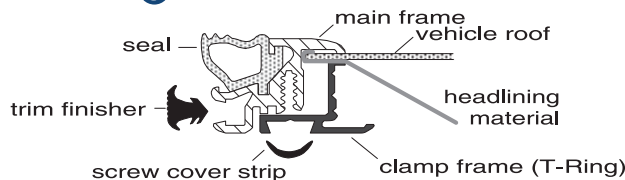

3 Untrimmed

5 T-Ring Quick Trim

2 Fully Trimmed - Hard

4 Double Skin Roof

6 T-Ring with Trim Sash

SUNROOF STORAGE BAG

Protect pop-up sunroof glass from scratches with our padded vinyl storage bags. Velcro closure. Fits most models. (Special bag for 22838).