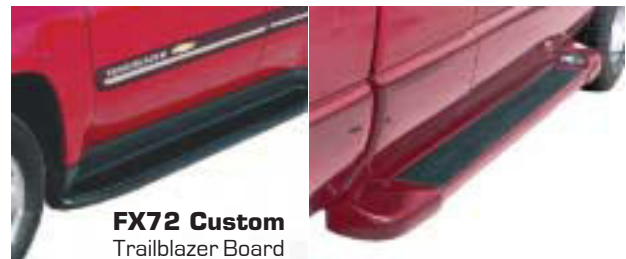

FX72 Custom Trailblazer Board