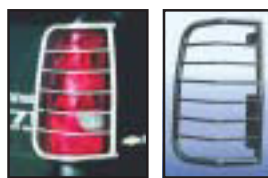

Metal Taillight Guards
Stainless or Black