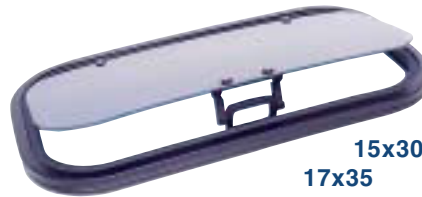

SFC
SUNROOFS

Universal Trim Ring
Universal trim ring with multiple peel away options.

Molded Trim Ring
Speeds and simplifies installation of hard or thick molded headliners. Allows further flexibility in installation approach.

AutoPort® sunroofs are traditionally styled with relaxed radius corners and a straight front. Includes single position easy-to-operate standard latch. Sizes 15x30 and 17x35.

15x30
17x35

NewPort® sunroofs (NP) feature a curved leading edge and tight radius corners for a stylish OEM look. Includes 3 position bio-mechanical latch. Available in six versatile sizes, including: 14x32, 17x32, 20x32, 16x36 (Wider), 22x38 (Monster), and 18x28 (Compact).