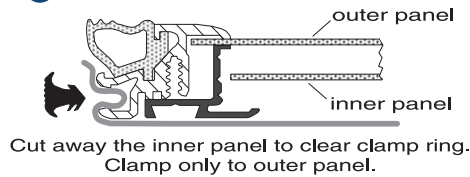

3 Untrimmed

5 T-Ring Quick Trim

2 Fully Trimmed - Hard

4 Double Skin Roof

6 T-Ring with Trim Sash

SUNROOF STORAGE BAG

Protect pop-up sunroof glass from scratches with our padded vinyl storage bags. Velcro closure. Fits most models. (Special bag for 22838).