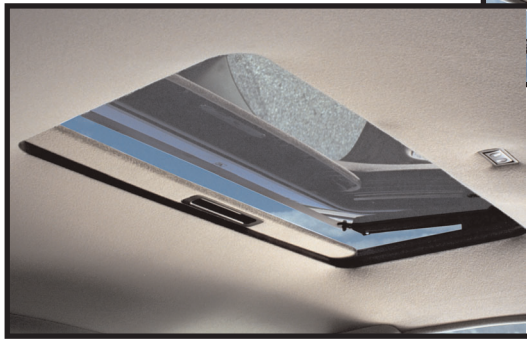

Luxury Spoiler Sunroofs

DONMAR
SKYROOF®
SPOILER SUNROOFS

Skyroof® sunroofs feature a compact, low profile frame with a curved leading edge, making it the perfect fit for today's rounder cars, trucks and sport-utility vehicles.

The Skyroof® Spoiler Sunroof features a wrapped headliner with sliding shade for that factory finished look. Integral vents allows you to block out the sun and still have fresh air while the sunroof is open.

Illuminated Switch

The Skyroof® can be opened, vented or stopped in any position allowing you to enjoy a fresh, open air driving experience.

See your local sunroof professional for a custom installation