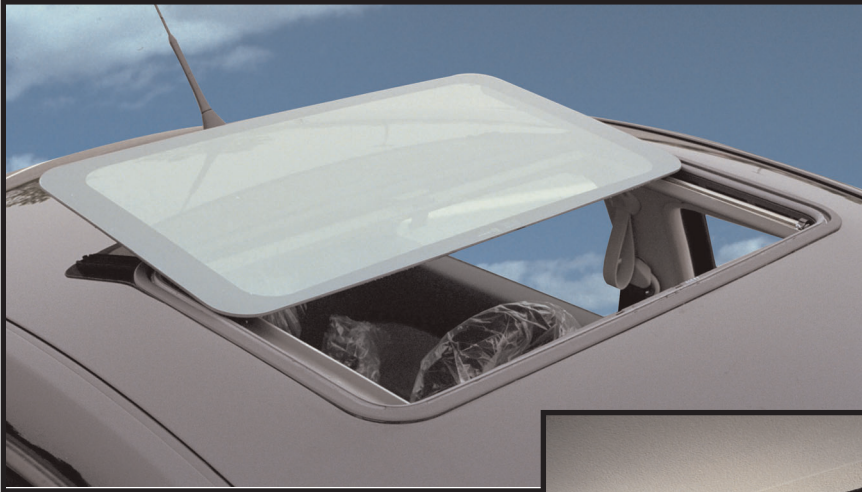

Luxury Spoiler Sunroofs

DONMAR
SKYROOF®
SPOILER SUNROOFS

Skyroof® sunroofs feature a compact, low profile frame with a curved leading edge, making it the perfect fit for today's rounder cars, trucks and sport-utility vehicles.

The Skyroof® Spoiler Sunroof features a wrapped headliner with sliding shade for that factory finished look. Integral vents allows you to block out the sun and still have fresh air while the sunroof is open.

Illuminated Switch

The Skyroof® can be opened, vented or stopped in any position allowing you to enjoy a fresh, open air driving experience.

See your local sunroof professional for a custom installation