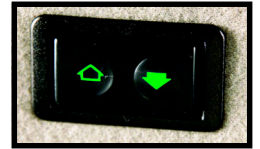

SKYROOF® LS interior trim bezel, rolo shade

SKYROOF® LS features a convenient flexible trim bezel and full width rolo shade. Ideal for std. cab mini-trucks and sport cars - it's the only small quick-fit spoiler with a built-in shade.

vent it

slide it open

close it

Vent it, slide it, close it... simply press a button! Full power operation, illuminated switch.

SKYROOF® Spoiler Sunroofs provide convenient operation, practical features, and quality construction for a great value. *Get yours today, and let the sun slide in to enjoy the great pleasures of open-air driving.*