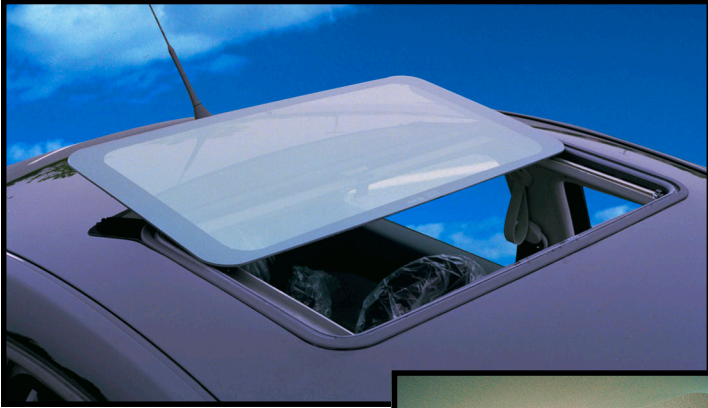

Luxury Spoiler Sunroofs

SKYROOF® electric spoiler sunroofs vent like a pop-up, and slide open like many factory power sunroofs. A low profile metal frame, flush finish, curved leading edge, dark tinted glass and neatly trimmed interior make SKYROOF® spoiler sunroofs look built-in, not bolted on. Compact 17x31 size makes it the perfect fit for today's more rounded cars, trucks and sport-utility vehicles. SKYROOF® sunroofs provide luxury features at a moderate price.

SKYROOF® LSS features a sliding panel shade and full wrap interior for a factory finished look. Integral louvers in the shade allow you to block the sun while venting the sunroof.

SKYROOF® LSS interior full wrap, sliding shade

SKYROOF® LS interior trim bezel, rolo shade

SKYROOF® LS features a convenient flexible trim bezel and full width rolo shade. Ideal for std. cab mini-trucks and sport cars - it's the only small quick-fit spoiler with a built-in shade.

vent it

slide it open

close it

Vent it, slide it, close it... simply press a button! Full power operation, illuminated switch.

SKYROOF® Spoiler Sunroofs provide convenient operation, practical features, and quality construction for a great value. *Get yours today, and let the sun slide in to enjoy the great pleasures of open-air driving.*