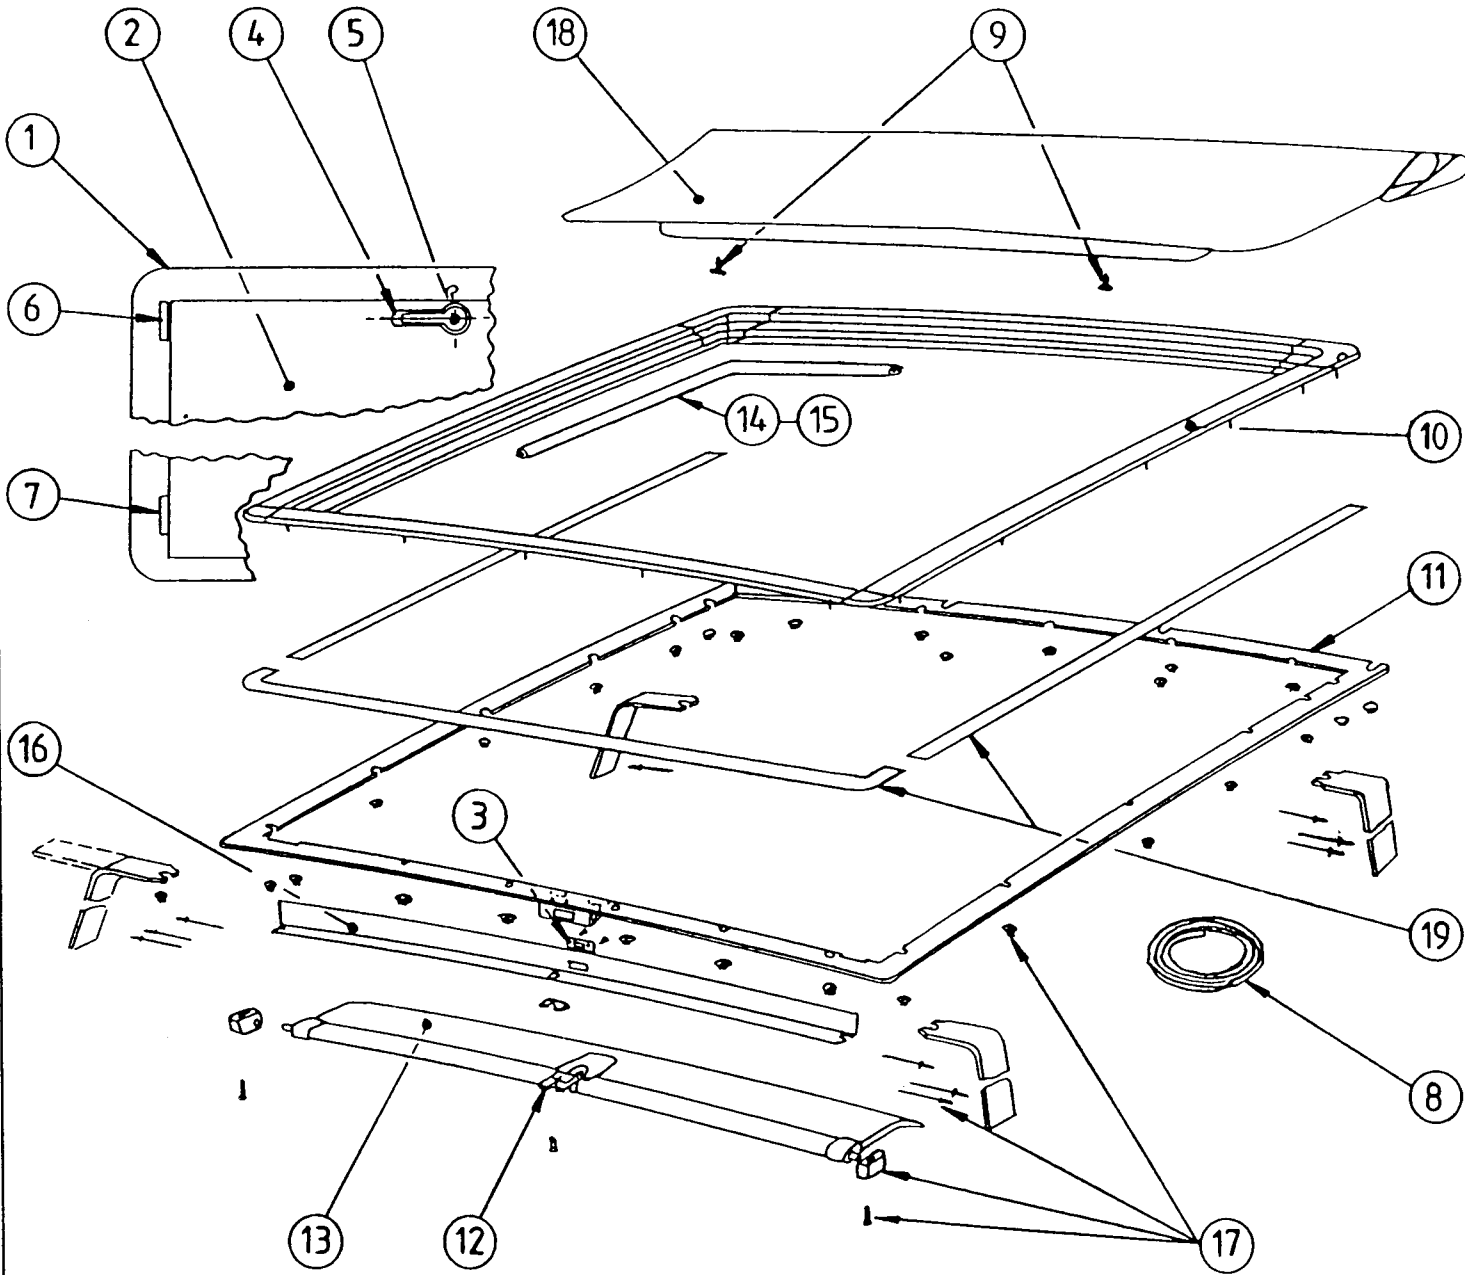

BRITAX WEATHERSHIELDS LIMITED

180 Sherlock Street, Birmingham B5 7EH, England
Tel: 021 622 1292 Fax: 021 622 3716

SUNWAY Medium & Large Exploded Parts Diagram

Effective from October 1993

Headlining Trim Finisher Options

Soft/Full Wrap

Hard Trimkit

BRITAX WEATHERSHIELDS LIMITED

180 Sherlock Street, Birmingham B5 7EH, England
Tel: 021 622 1292 Fax: 021 622 3716

SUNWAY Medium & Large Key to Exploded Parts Diagram

Effective from October 1993

<u>Drg Ref No</u>	<u>Description</u>	<u>Size/Colour/HL</u>		<u>Part No</u>
1	Top Cover	Medium	Black	601815
	Top Cover	Large	Black	612805
2	Headlining/Control Channel	Medium		
		33		601816
		54		601833
		69		601836
	Headlining/Control Channel	Large		
		33		612806
		54		612818
		69		612821
3	Hook Finisher & Screws			613816
4	Handle Finisher Moulding			601810
5	Handle Recess Pressing			601811
6	Front Plastic Slides			601812
7	Rear Plastic Slides			601813
8	Roll Expanded Polytape			601814
9	Top Cover Screws			601817
10	Top Frame Exterior	Medium		601818
	Top Frame Exterior	Large		612807
11	Bottom Frame Interior	Medium		601819
		Large		612808
12	Deflector Assy			601820
13	Deflector (Blade only)			601821
14	Soft headlining trim	Medium		601823
	knock-on	Large		612810
15	Flock Trims			
	Hard headlining kit	Medium	Black	601843B
			Grey	601843G
		Large	Black	612826B
			Grey	612826G
16	Front Trim Finisher			601825
17	Installation Kit	Medium		601826
		Large		612809
18	Top Cover Assy Complete	Medium		
		33		601124AB
		54		601124AC
		69		601124AF
	Top Cover Assy Complete	Large		
		33		612110AB
		54		612110AC
		69		612110AF
19	Body Protection Kit	Medium)	
		Large)	612574