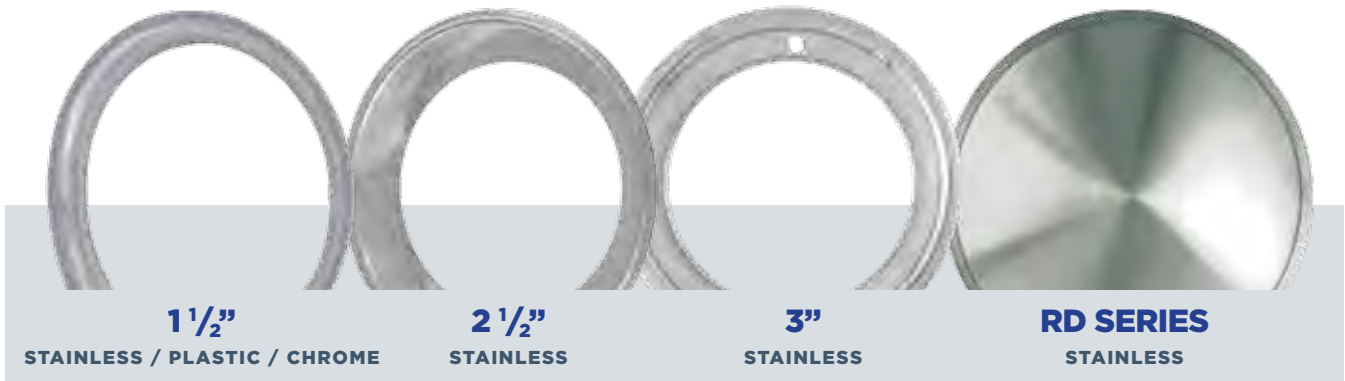

13"		1513P				
14"	1514S	1514P	1514C	1514D25		RD-14
15"	1515S	1515P	1515C	1515D25	1515D3	RD-15
16"	1516S	1516P	1516C			RD-16
17"		1517P				
18"		1518P