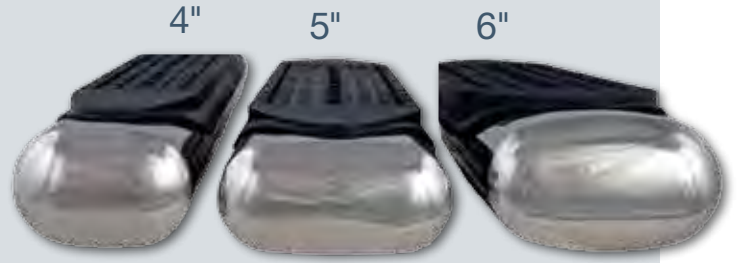

09-14 F150
 Standard Cowl
EFXFRD09V1

97-03 F150
 Ram Air Cowl
EFXFRD97V2

97-03 F150
 Straight Dual Cowl
EFXFRD97V3

99-06 SUPERDUTY
 Teardrop Cowl
EFXFSD99V1

- **Constructed from quality 304 stainless**
- **Available in 3" round, and 4"-6" ovals**
- **Non-slip step pad to ensure footing**
- **Installation instructions included**