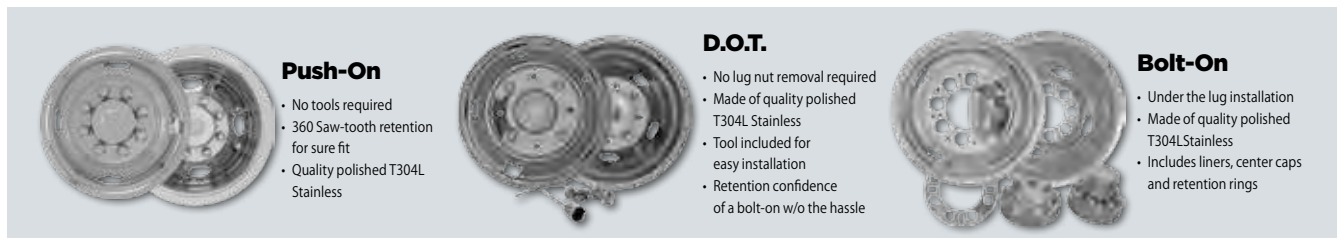

- **Mirror polished T304L stainless**
- **Installs directly over factory steel wheels**
- **Most models can be installed in minutes**