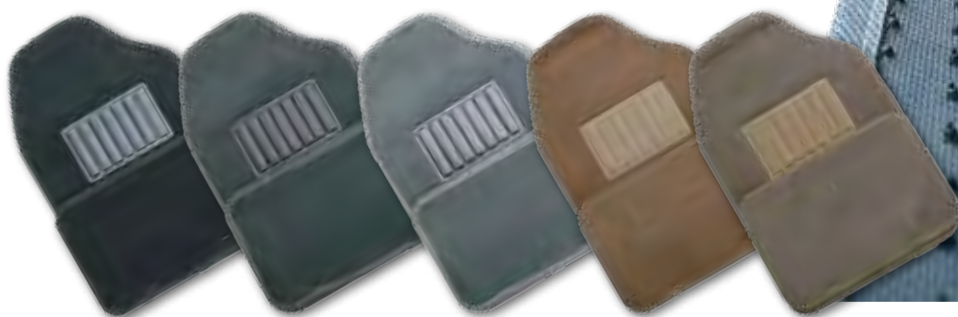

FM FLOOR MATS

- Available in five colors
- Comes with drivers side heel pad
- Nibs on back to help prevent roll up