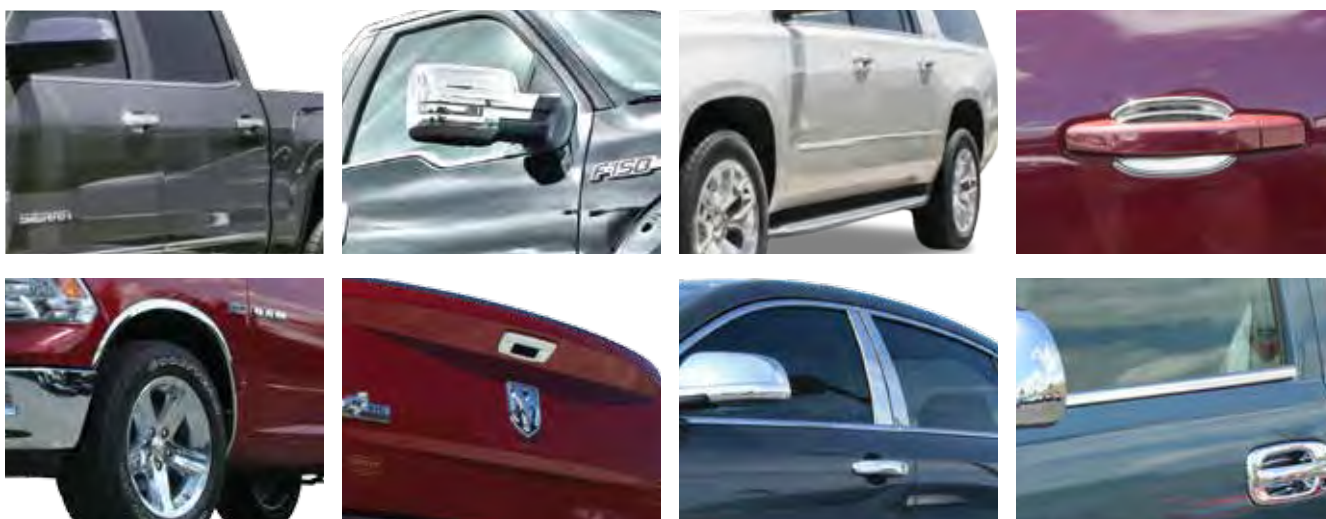

Restyling accessories provide automotive dealers and owners an effective way to differentiate both new and used vehicles from existing inventory and competitors, increasing brand awareness, demand and sales. All restyling accessories are designed and manufactured to overlay the OEM part giving the appearance and feel of factory chrome. Upgrading a vehicle's trim level appearance has been made easier with over 700+ part number and vehicle application combinations available. Additional restyling accessories and applications not shown within this catalog are also available. Please contact your sales representative for more information.