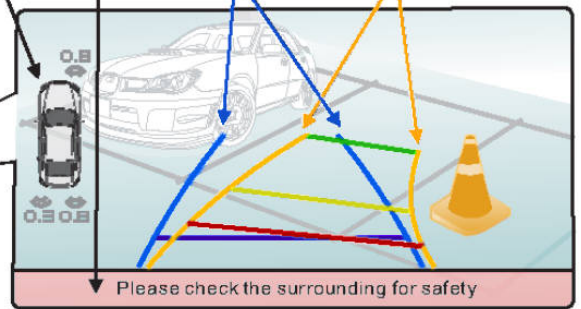

DONMAR

SUNROOFS & ACCESSORIES

<http://www.donmar.com>

3 YEAR
36,000 MILE
WARRANTY

Made in China

Your Local Restyling Professional