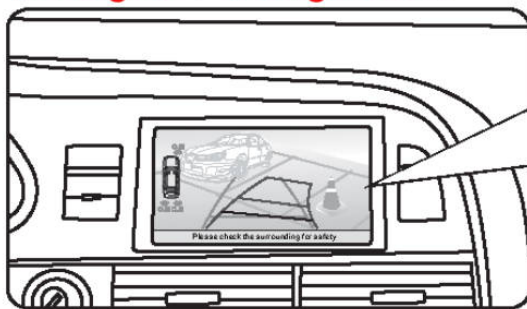

Intelligent Parking Assist

OPS Menu Bar Positioning Lines Parking Trajectory