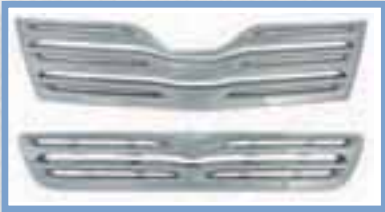

IWCGI/77A
Grille Overlay
(Top Only)
IWCGI/77
(Top & Bottom)