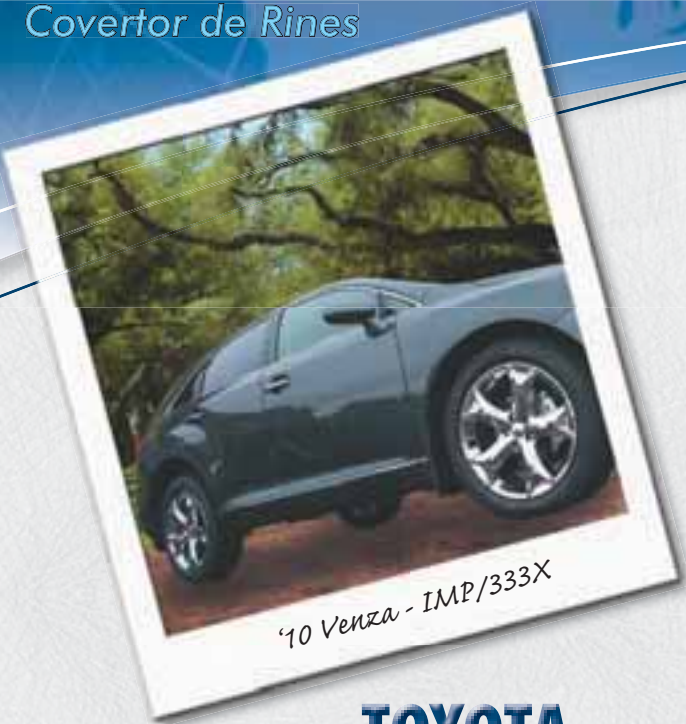

WHEEL SKINS

Covertor de Rines

TOYOTA