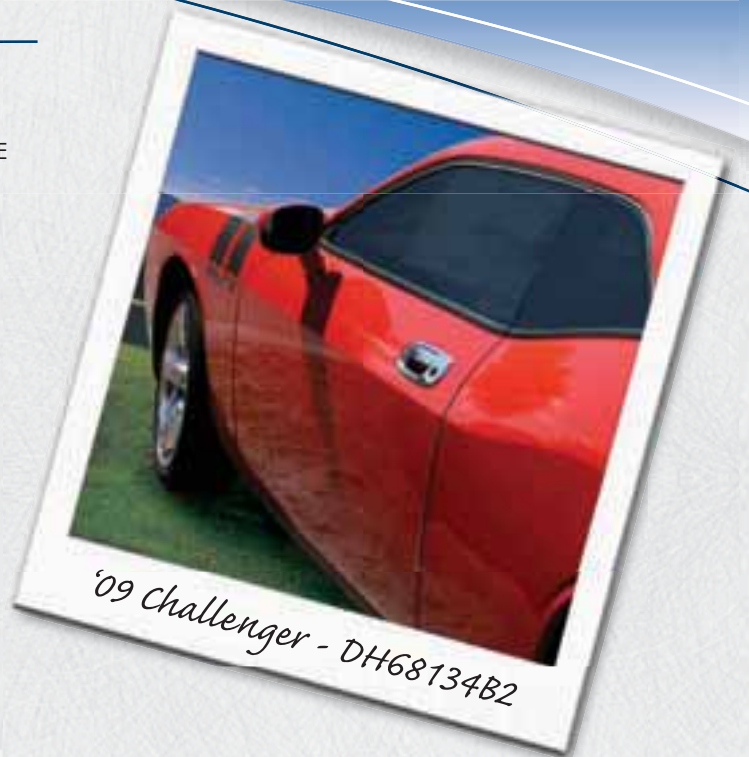

DOOR HANDLE COVERS

Covertor de Manillas

PART# DOORS OPTIONS

DH68118 2 (A)
DH68119 4 (A, D)
88-98 CHEVROLET SILVERADO
92-99 CHEVROLET SUBURBAN, TAHOE
88-98 GMC SIERRA
92-99 GMC YUKON

DH68120 2 (A)
94-01 DODGE RAM

DH68123 4 (B)
05-10 CHRYSLER 300C
07-10 CHRYSLER SEBRING
08-11 DODGE AVENGER

DH68124 4 (B)
05-07 FORD 500
05-07 MERCURY MONTEGO
08-09 FORD TAURUS
08-09 MERCURY SABLE

DH68125 2 (B)
05-11 FORD MUSTANG
05-11 MAZDA RX-8

DH68126 2 (B)
DH68127 4 (B)
04-11 NISSAN TITAN
04-11 NISSAN ARMADA
DH68127V 4
(W/ Rear Vertical Handle Covers)
DH68127V2 2
(Rear Vertical Handle Covers Only)
05-09 NISSAN ARMADA

DH68128 2 (B)
DH68129 4 (B)
05-11 NISSAN FRONTIER
05-11 NISSAN PATHFINDER
DH68128V 4
(WITH REAR VERTICAL HANDLE COVERS)
DH68128V2 2
(REAR VERTICAL HANDLE COVERS ONLY)
05-10 NISSAN X-TERRA
DH68129V 4
(WITH REAR VERTICAL HANDLE COVERS)
DH68129V2 2
(REAR VERTICAL HANDLE COVERS ONLY)
05-11 NISSAN PATHFINDER

DH68130 4 (B)
05-11 JEEP COMMANDER
05-10 JEEP GRAND CHEROKEE
09-11 DODGE RAM 1500/2500/3500
DH68130B2 2 (2DR PART#)
09-11 DODGE RAM 1500/2500/3500

PART# DOORS OPTIONS

DH68131 4 (B)
02-09 CHEVROLET TRAILBLAZER
02-09 GMC ENVOY
00-07 CADILLAC CTS / 06-09 DTS

DH68132 4 (B)
06-11 HONDA RIDGELINE

DH68133 4 (B)
03-07 HONDA ACCORD

DH68134 4 (B)
06-10 DODGE CHARGER
DH68134B2 2
08-11 DODGE CHALLENGER

DH68135 4 (B)
DH68135B2 2 (2 DR PART #)
07-11 CHEVROLET AVALANCHE,
SILVERADO, SUBURBAN, TAHOE
07-11 GMC SIERRA, YUKON, YUKON XL

DH68301A 4 (A)
05-06 TOYOTA TUNDRA
05-07 TOYOTA SEQUOIA