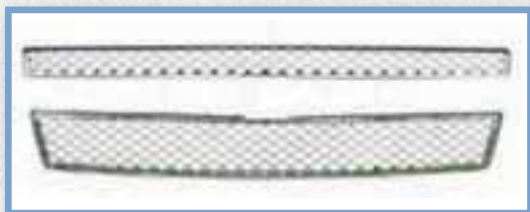

iWCGI/33X
Grille Overlay