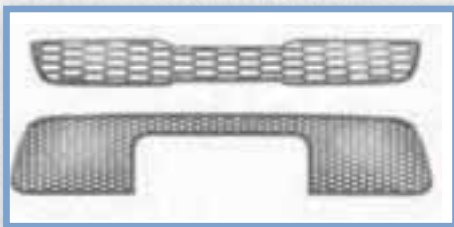

KIA SOUL

Parts shown in picture include:
GI/84, IMP/334X, MC67464.

IWCGI/84
Grille Overlay
B, Plus, Sport