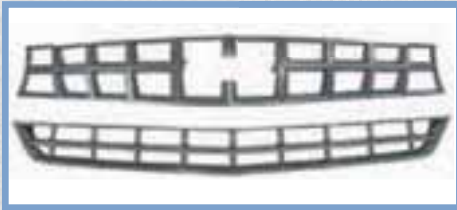

10-11 **CHEVROLET CAMARO**

Parts shown in picture
include: GI/86, DH68549B,
HLB62836, 1518P.

IWCGI/86
Grille Overlay