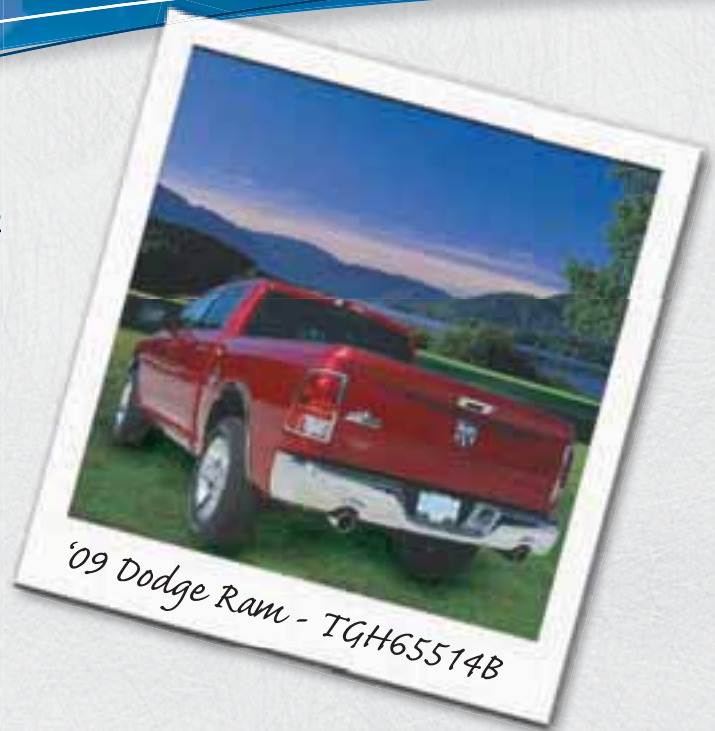

DOOR HANDLE COVERS

Covertor de Manillas

PART# DOORS OPTIONS

	DH68546	4	(B)
	DH68547	2	(B)
	10- KIA FORTE	2, 4	(B)
	11- KIA SOUL	4	(B)
	DH68548	4	(B)
	10-11 NISSAN CUBE		
	DH68549	2	(B)
	09-11 CHEVROLET CAMARO		
	DH68550	4	(B)
	10-11 FORD TAURUS		
	DH68551	4	(B)
	08-11 LANDCRUISER		

TAIL GATE / REAR MOLDING

Molduras para Manillas Traseras

TGH65201 99-06 CHEVROLET SILVERADO 99-06 GMC SIERRA	TGH65202 02-08 DODGE RAM	TGH65203 02-06 CHEVROLET AVALANCHE	TGH65204 TGH65204B (Lever Only) 04-11 FORD F150 06-10 FORD EXPLORER SPORT TRAC 08-11 FORD SUPERDUTY	TGH65205 97-03 FORD F150 99-07 FORD SUPERDUTY
TGH65206 04-11 CHEVROLET COLORADO 04-11 GMC CANYON	TGH65207 99-04 JEEP GRAND CHEROKEE	TGH65208 88-98 CHEVROLET C/K 88-98 GMC C/K	TGH65209 94-01 DODGE RAM	TGH65210 03-08 CHRYSLER PACIFICA
TGH65211 04-11 NISSAN TITAN	TGH65212 00-06 CHEVROLET TAHOE 00-06 CHEVROLET SUBURBAN 00-06 GMC YUKON	TGH65213 00-06 CHEVROLET TAHOE 00-06 CHEVROLET SUBURBAN 00-06 GMC YUKON	TGH65214 02-07 JEEP LIBERTY	
TGH65215 05-09 JEEP GRAND CHEROKEE	TGH65216 05-11 NISSAN FRONTIER	TGH65217 92-99 CHEVROLET SUBURBAN	TGH65218 97-09 DODGE DAKOTA