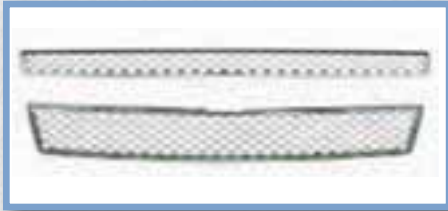

07-11 CHEVROLET TAHOE

Parts shown in picture include: MC67314X, DH68135B.

IWCGI/33X
Grille Overlay
LS, LT