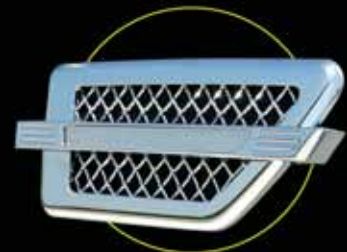

1999-01SW-00