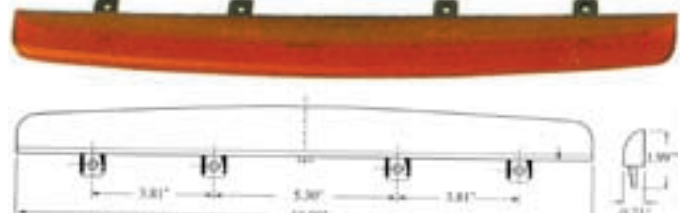

555129  
555129CLEAR

16 7/8" long w/2 mounting tabs, 60 LED

555125

25 1/2" long w/4 mounting holes, 84 LED

555130

17 1/2" long w/4 mounting tabs, 40 LED

555126

18 7/8" long w/4 mounting tabs, 40 LED