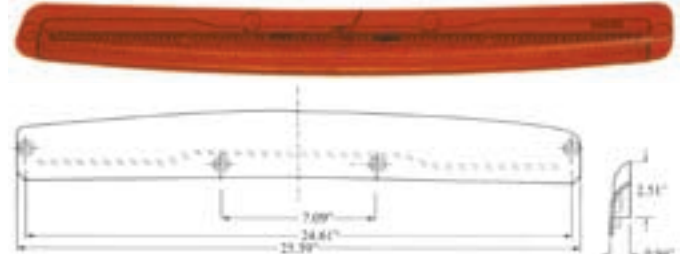

25 1/2" long w/4 mounting holes, 84 LED

555130