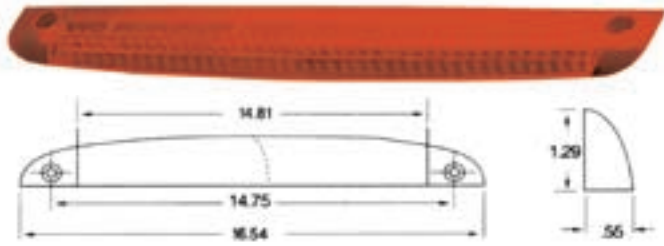

16 1/2" long w/2 mounting holes, 40 LED

555122