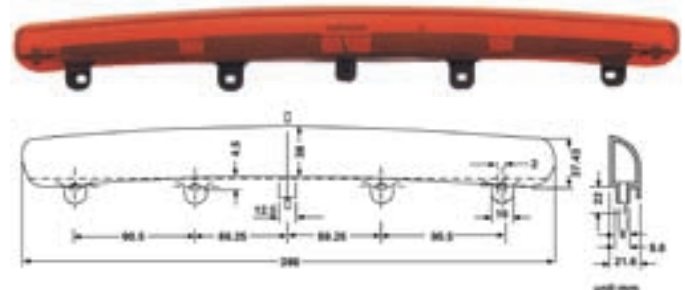

25 1/2" long w/6 mounting tabs, 60 LED 555112

15 5/8" long w/4 mounting tabs, 60 LED 555118

31" long w/4 mounting tabs, 72 LED 555113

21 7/8" long w/3 mounting tabs, 60 LED 555119

18" long w/3 mounting holes, 40 LED 555114