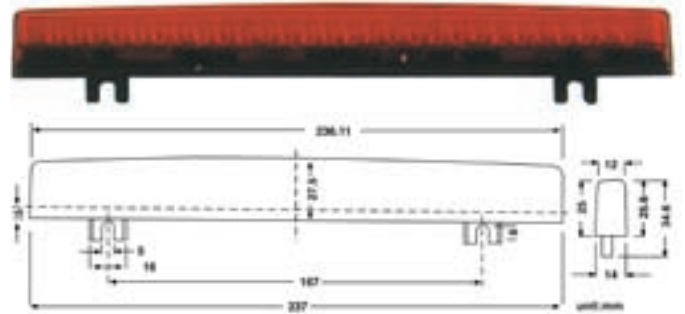

9 3/8" long w/2 mounting tabs, 28 LED 555117