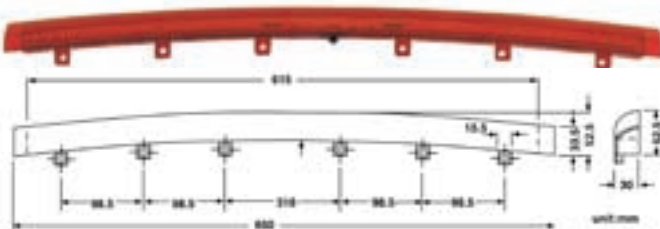

25 1/2" long w/6 mounting tabs, 60 LED 555112