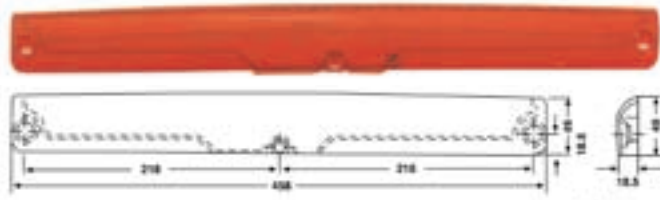

25 1/2" long w/6 mounting tabs, 60 LED 555112

15 5/8" long w/4 mounting tabs, 60 LED 555118

31" long w/4 mounting tabs, 72 LED 555113

21 7/8" long w/3 mounting tabs, 60 LED 555119

18" long w/3 mounting holes, 40 LED 555114