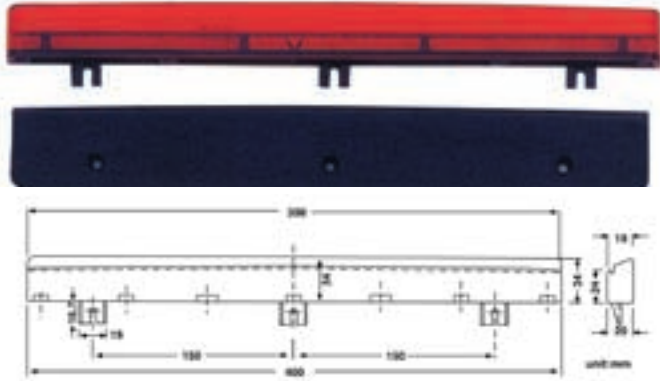

15 1/2" long w/cover plate & 3 mounting tabs, 60 LED 555110