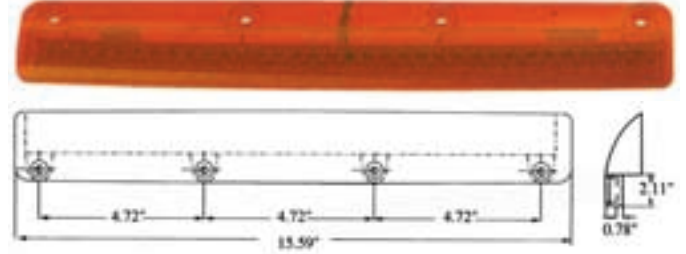

15 5/8" long w/4 mounting holes, 35 LED
Same as above except w/clear lens

555128
555128CLEAR