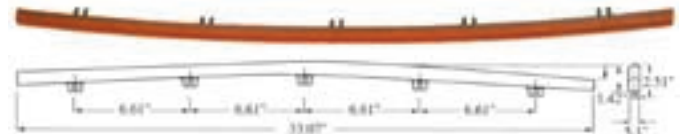

15 5/8" long w/4 mounting tabs, 40 LED 555121

15 5/8" long w/no tabs, 60 LED 555115

16 1/2" long w/2 mounting holes, 40 LED

555122

33" long w/5 mounting tabs, 120 LED

555127

16 1/8" long w/4 mounting holes, 48 LED