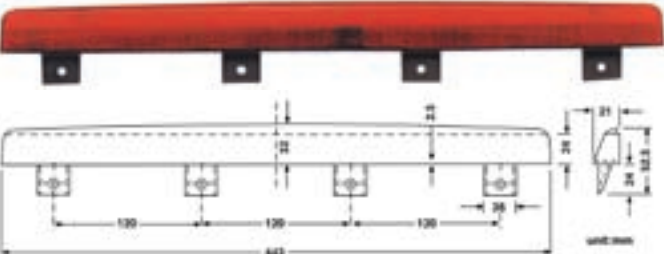

555129  
555129CLEAR

16 7/8" long w/2 mounting tabs, 60 LED

555125

25 1/2" long w/4 mounting holes, 84 LED

555130

17 1/2" long w/4 mounting tabs, 40 LED

555126

18 7/8" long w/4 mounting tabs, 40 LED