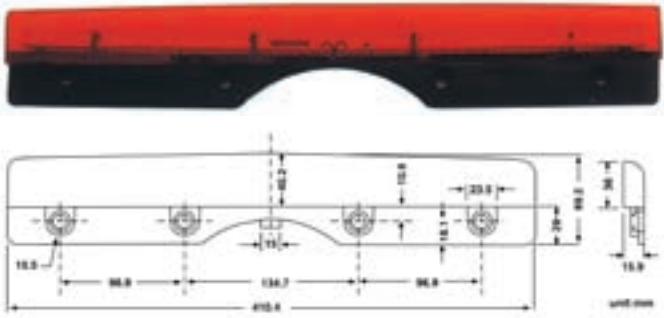

15 5/8" long w/4 mounting tabs, 40 LED 555121

15 5/8" long w/no tabs, 60 LED 555115

16 1/2" long w/2 mounting holes, 40 LED

555122

33" long w/5 mounting tabs, 120 LED

555127

16 1/8" long w/4 mounting holes, 48 LED