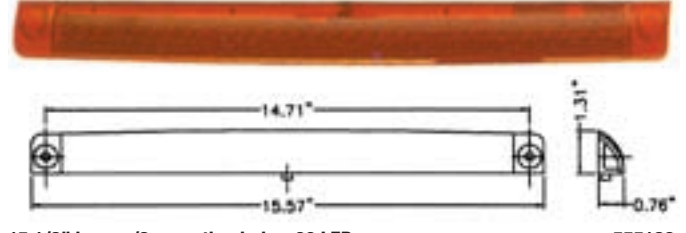

15 1/2" long w/2 mounting holes, 30 LED

555123