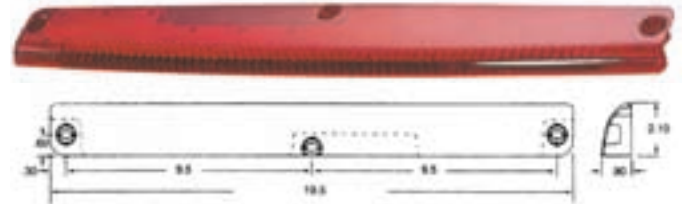

Nissan 370Z 2009-on;  
OE style  
#41849 Jobber: \$167.30

Subaru Legacy 2010-on;  
OE style  
#41200 Jobber: \$160.30

Pontiac G8 sedan 2008-09;  
OE pedestal style  
#45234 Jobber: \$167.30

15 1/2" long w/cover plate & 3 mounting tabs, 60 LED 555110