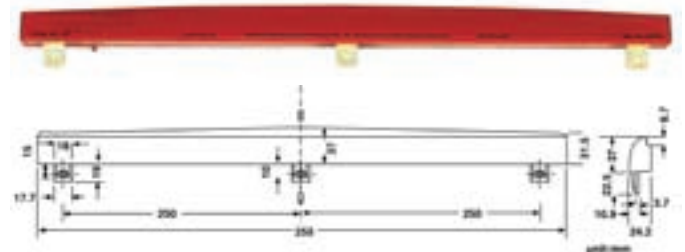

21 7/8" long w/3 mounting tabs, 60 LED 555119