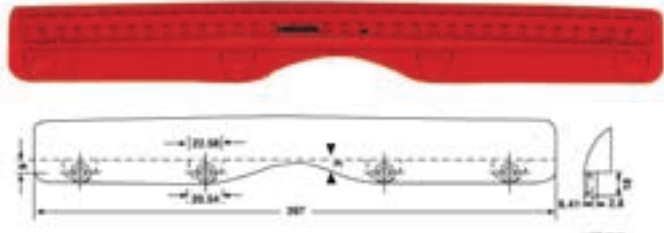

15 5/8" long w/4 mounting holes & circular cut-out, 35 LED

555124