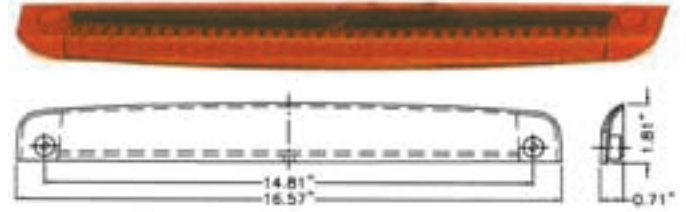

555123

15 5/8" long w/4 mounting holes, 35 LED  
Same as above except w/clear lens

555128  
555128CLEAR

15 5/8" long w/4 mounting holes & circular cut-out, 35 LED

555124

16 1/2" long w/2 mounting holes, 36 LED  
Same as above except w/clear lens