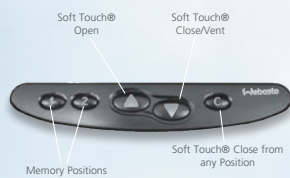

Hollandia 321 Medium - The Perfect Fit.

Ideal size for today's Sport Compact Cars and CUV's.

Product Features

Exclusive Soft Touch® Control provides easy operation, with single-touch express open, close and auto-close when your ignition is turned off. Features two programmed preset options.

Infinitely positionable Rollo Sunshade

Interior includes a full coverage multi-stop Rollo Sunshade and versatile trim system for a clean look or a full wrap finish for a custom factory appearance.

Glass panel vents for fresh air or slides back for true open-air enjoyment. High performance Venus® glass blocks heat and UV while allowing maximum visibility through an optically pure cool gray tint.