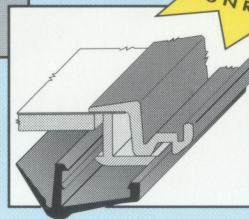

Classic Sunmate

DONMAR® CLASSIC SUNROOFS ▶

DONMAR Classic Sunroofs are the perfect blend of traditional styling and modern engineering. Relaxed corners and a straight front, combined with OEM style hardware inside and out make this sunroof look great on any vehicle.

Frames are richly finished in durable satin black powdercoat, with either dot print or reflective tint glass. Sizes: 16 x 32, 18 x 32 and 19 x 36 inch.

DONMAR Premium and Classic Sunroofs feature an ergonomically designed, 3 position locking latch with quick release for easy glass removal.

As shown above on a Premium model, DONMAR Sunroofs can be fully trimmed for a factory fitted look, or use the optional trim bezel which conforms to the contours of sculpted hard headliners for the ultimate "quick-fit" installation with an elegantly finished appearance.