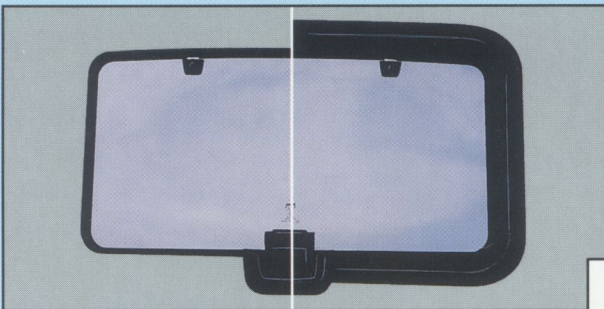

Frames are finished with a special textured coating which resists aging, scratches and chips, while the glass is offered in a choice of dot print or reflective tint. Choice of frame sizes: 17x31, 18x34 and new 15x31 inch (15x31 includes contoured T-section clamp ring).

Frames are richly finished in durable satin black powdercoat, with either dot print or reflective tint glass. Sizes: 16 x 32, 18 x 32 and 19 x 36 inch.

DONMAR Premium and Classic Sunroofs feature an ergonomically designed, 3 position locking latch with quick release for easy glass removal.

As shown above on a Premium model, DONMAR Sunroofs can be fully trimmed for a factory fitted look, or use the optional trim bezel which conforms to the contours of sculpted hard headliners for the ultimate "quick-fit" installation with an elegantly finished appearance.