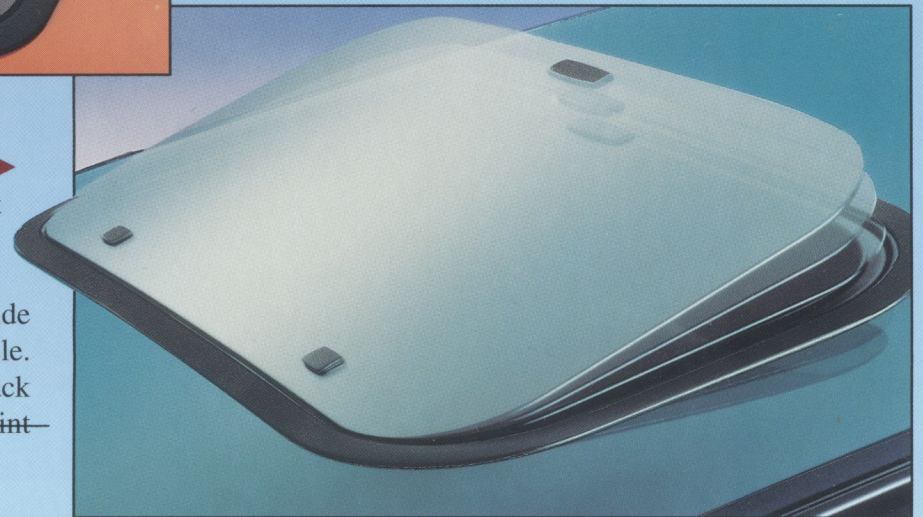

SUNROOFS by DONMAR

Enjoy a lifetime of style, luxury and sunshine...

Premium Sunhatch

◀ DONMAR® PREMIUM SUNROOFS

Style and elegance can only begin to describe the modern look of DONMAR Premium Sunroofs. Perfectly sculpted frames with tight radius corners, flush fitting edges and a gracefully contoured leading edge enhance the look of today's cars and trucks.

Frames are finished with a special textured coating which resists aging, scratches and chips, while the glass is offered in a choice of dot print or reflective tint. Choice of frame sizes: 17x31, 18x34 and new 15x31 inch (15x31 includes contoured T-section clamp ring).

Classic Sunmate

DONMAR® CLASSIC SUNROOFS ▶

DONMAR Classic Sunroofs are the perfect blend of traditional styling and modern engineering. Relaxed corners and a straight front, combined with OEM style hardware inside and out make this sunroof look great on any vehicle.

As shown above on a Premium model, DONMAR Sunroofs can be fully trimmed for a factory fitted look, or use the optional trim bezel which conforms to the contours of sculpted hard headliners for the ultimate "quick-fit" installation with an elegantly finished appearance.