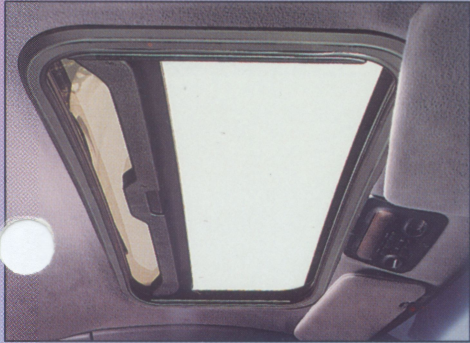

DONMAR SKYROOF SHORT SLIDER®

SKYROOF Short Slider Sunroofs neatly trim any headliner, hard or soft. Above is a fully trimmed electric model. Below is a manual model with optional hard headliner trim bezel.

SKYROOF combines sleek styling with a large opening to give you maximum ventilation and view, with no loss of headroom.

An aerodynamically designed wind deflector improves airflow and reduces wind noise.

With the SKYROOF manual or electric short slider, you get the best features of a sliding sunroof at an affordable price. Open up a SKYROOF and *Let The Sun Slide In!*

The new SKYROOF® Short Slider is a stylish top mounted sliding sunroof designed to fit today's shorter rooflines. Available in manual or electric models, SKYROOF is easy to use. The reflective glass is dark tinted, and there is an optional sunshade for maximum solar protection.