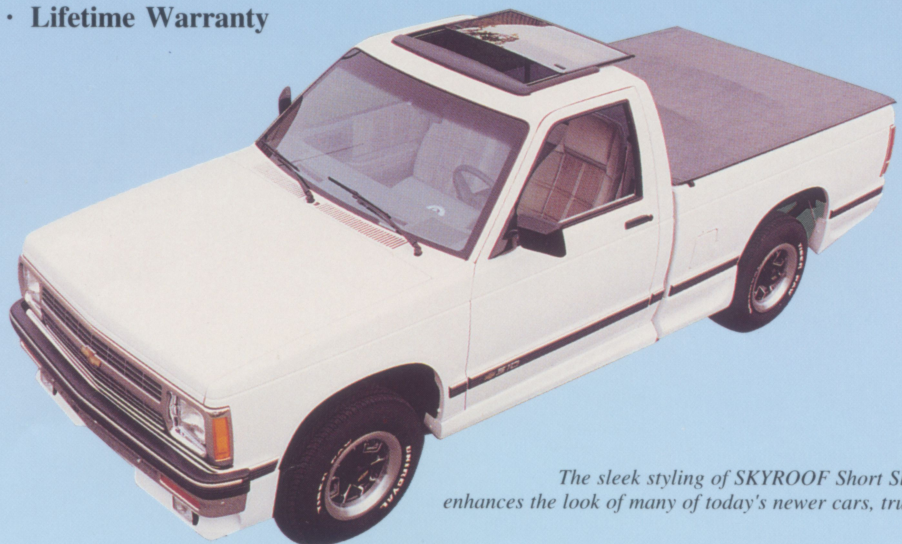

The sleek styling of SKYROOF Short Slider Sunroofs enhances the look of many of today's newer cars, trucks and vans.

SKYROOF® Sliding Sunroofs are backed by a limited Lifetime Warranty. See written warranty statement for complete details.

DEI DONMAR
ENTERPRISES, INC.
7980 BAYBERRY RD. JACKSONVILLE, FL 32256

SKYROOF is a registered trademark of DONMAR Enterprises, Inc. • form SL5BROCH.4c ©Copyright 1992

See your local sunroof professional for a custom installation.

DISCONTINUED